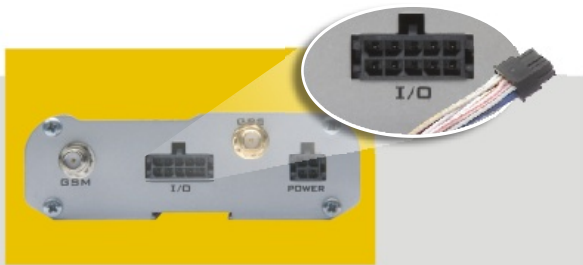

www.digitalcomtech.com

A8620

ANTARES *GPS* TRACKING DEVICE GSM/SMS/GPRS

QUALITY COMPONENTS

Wavecom GSM module

Trimble GPS module

VARTA Internal backup battery
*Optional

4 inputs/ 4 outputs 1 analog port

Led indicator status

- ON LINE: GPRS Status & TCP connectivity with server
- FIX: GPS antenna
- SIGNAL: GSM Signal strength
- POWER

Audio port

EXTERNAL DEVICES

- MDT mobile data terminal compatible.
- Scanner Compatible.
- PDA Compatible.
- *External devices not included.