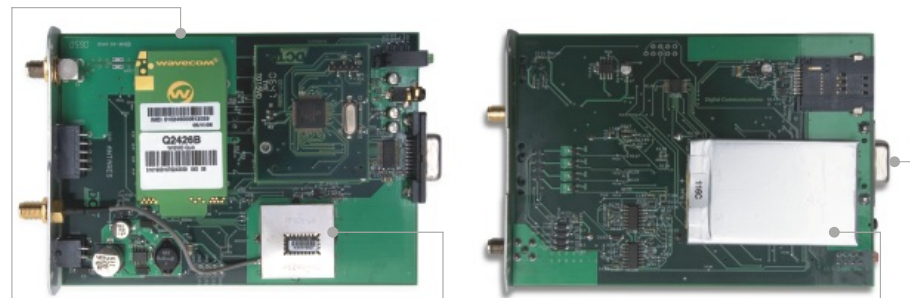

www.digitalcomtech.com

A8620

ANTARES *GPS* TRACKING DEVICE GSM/SMS/GPRS

TRACK YOUR VEHICLE NOW! **GPS**

TAIP Trimble ASCII Interface Protocol compatible with any AVL application

- . TCP or UDP
- . DNS available
- . SMPP available

www.digitalcomtech.com

A8620

ANTARES *GPS* TRACKING DEVICE GSM/SMS/GPRS

QUALITY COMPONENTS

Wavecom GSM module

Trimble GPS module

VARTA Internal backup battery
*Optional

4 inputs/ 4 outputs 1 analog port

Led indicator status

- ON LINE: GPRS Status & TCP connectivity with server
- FIX: GPS antenna
- SIGNAL: GSM Signal strength
- POWER

Audio port

EXTERNAL DEVICES

- MDT mobile data terminal compatible.
- Scanner Compatible.
- PDA Compatible.
- *External devices not included.