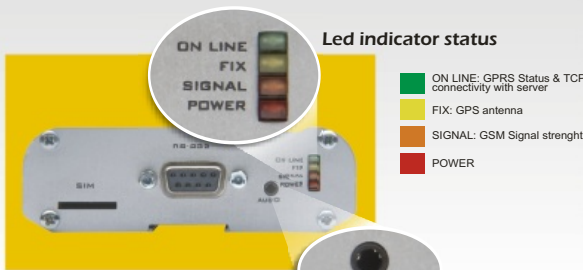

www.digitalcomtech.com

A8620

ANTARES *GPS* TRACKING DEVICE GSM/SMS/GPRS

QUALITY COMPONENTS

Wavecom GSM module

Trimble GPS module

VARTA Internal backup battery
*Optional

4 inputs/ 4 outputs 1 analog port

Led indicator status

- ON LINE: GPRS Status & TCP connectivity with server
- FIX: GPS antenna
- SIGNAL: GSM Signal strength
- POWER

Audio port

EXTERNAL DEVICES

- MDT mobile data terminal compatible.
- Scanner Compatible.
- PDA Compatible.
- *External devices not included.